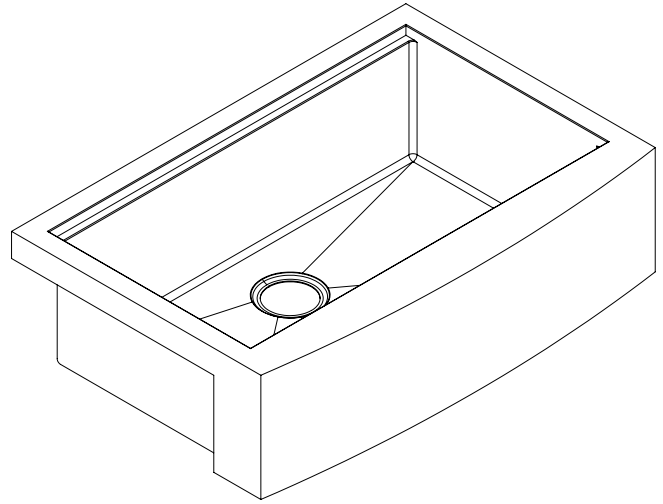

Model: K1-SF33T

33" Workstation Farmhouse Apron 16 Gauge Stainless Steel Single Bowl Kitchen Sink

### Features

- Premium T-304 16G Stainless Steel material
- Innovative workstation sink design
- 10" deep bowl
- Sloped bottom drain with grooves
- Round 10mm corners
- Commercial grade brushed finish
- 3.5 inch real set drain
- Extra thick 3mm rubber sound dampening pads
- Full body coated
- Bottom grids, colander, basket drainer included
- Recommended minimum cabinet size: 33"
- Limited lifetime warranty